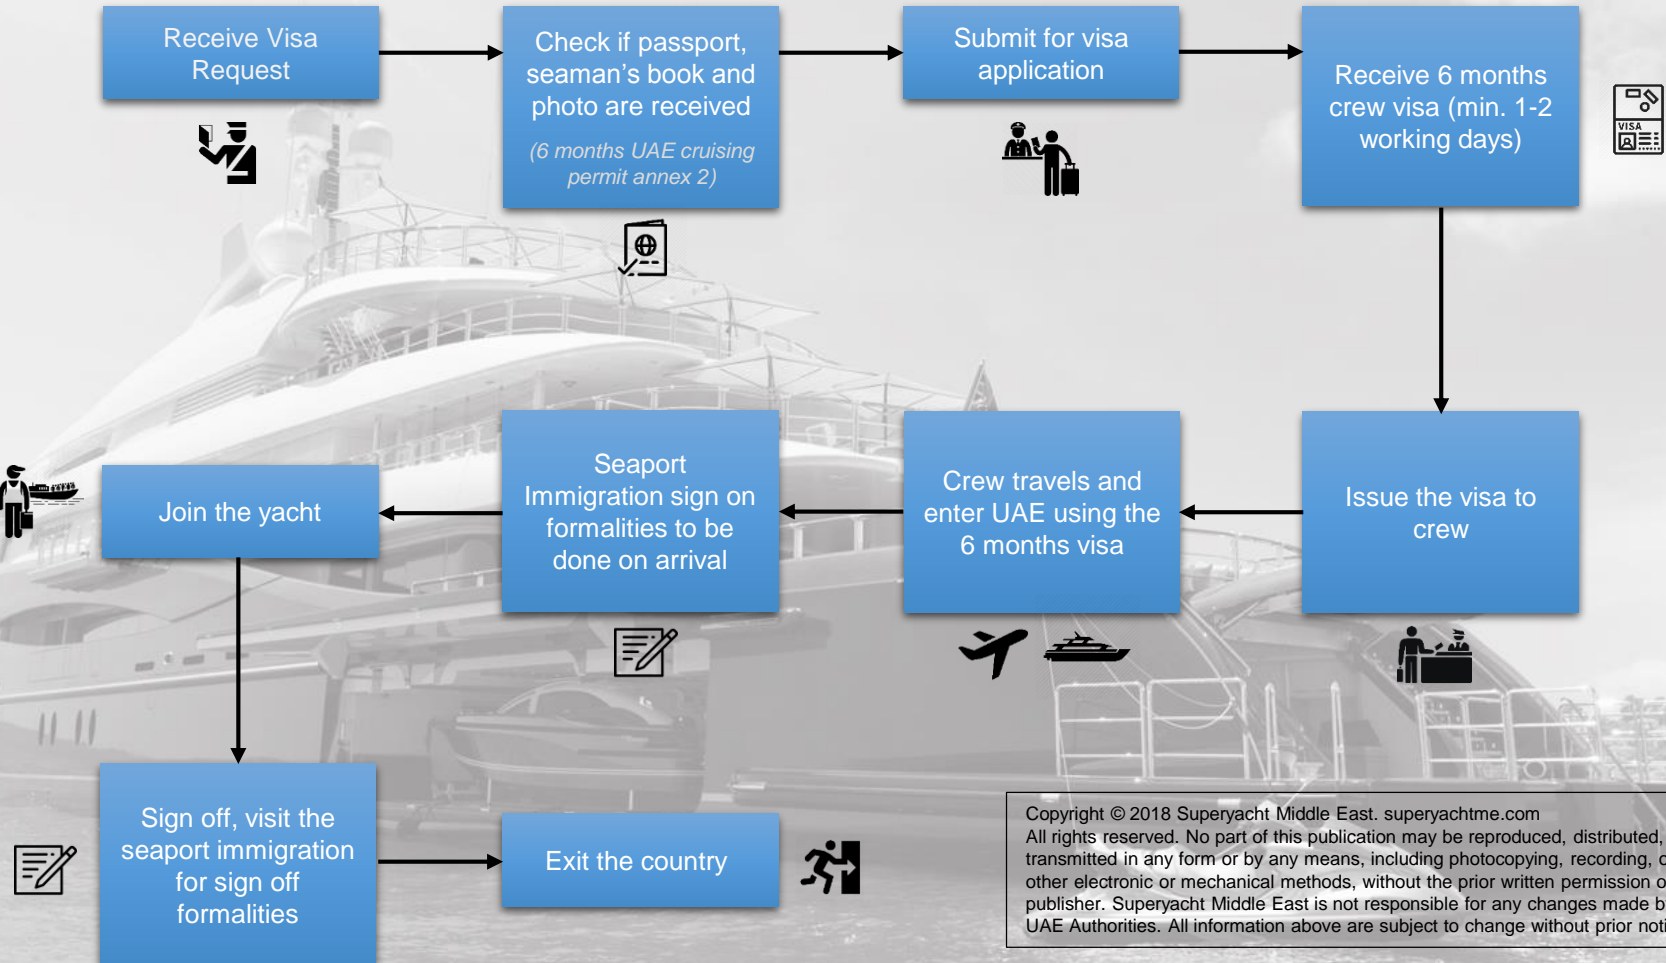

6 MONTHS UAE CREW VISA PROCESS

PRE-APPLIED CREW VISA MANDATORY PRIOR ARRIVAL IN UAE

Copyright © 2018 Superyacht Middle East. superyachtme.com
All rights reserved. No part of this publication may be reproduced, distributed, or transmitted in any form or by any means, including photocopying, recording, or other electronic or mechanical methods, without the prior written permission of the publisher. Superyacht Middle East is not responsible for any changes made by UAE Authorities. All information above are subject to change without prior notice.